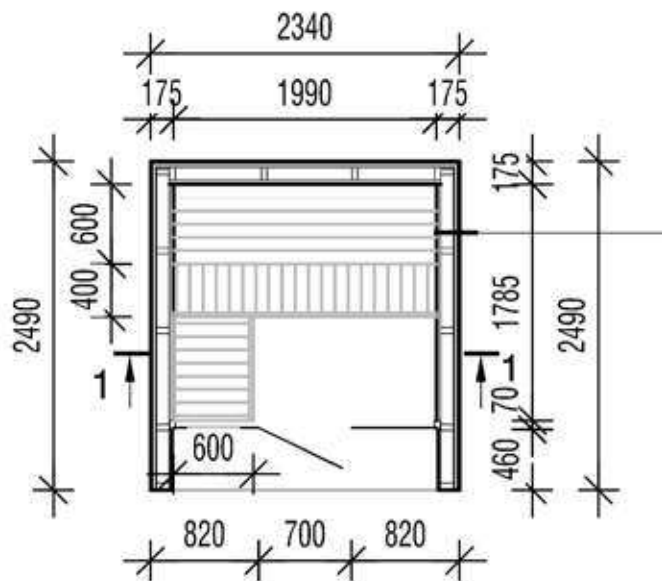

ONLY FACTORY
ASSEMBLED & INSULATED