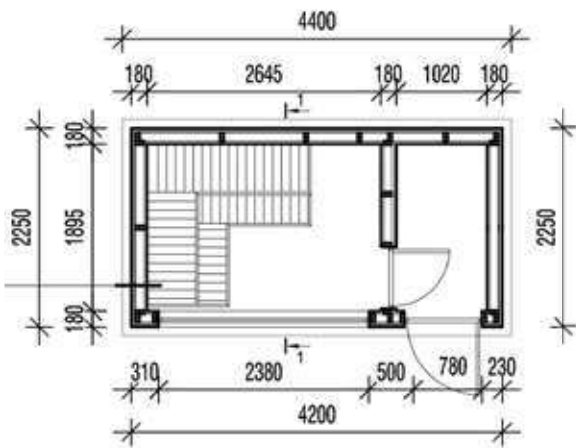

414 x 421 cm

8 m²

227 cm

241 cm

80 x 190 /
70 x 190

129 x 177
tempered glass

DETAILS

MAGNUS XL

DETAILS

320 x 240 cm

4,9 m²

220 cm

250 cm

180 mm

90 x 190 cm

230 x 148 cm -
tempered glass

ONLY FACTORY
ASSEMBLED & INSULATED

NEW
PRODUCT

MODULAR SAUNA KALLE "L"

440 x 225 cm

7,6 m²

220 cm

250 cm

180 mm

90 x 190 cm

230 x 148 cm -
tempered glass

DETAILS

ONLY FACTORY
ASSEMBLED & INSULATED

NEW
PRODUCT

MODULAR SAUNA KALLE "XL"

DETAILS

600 x 225 cm