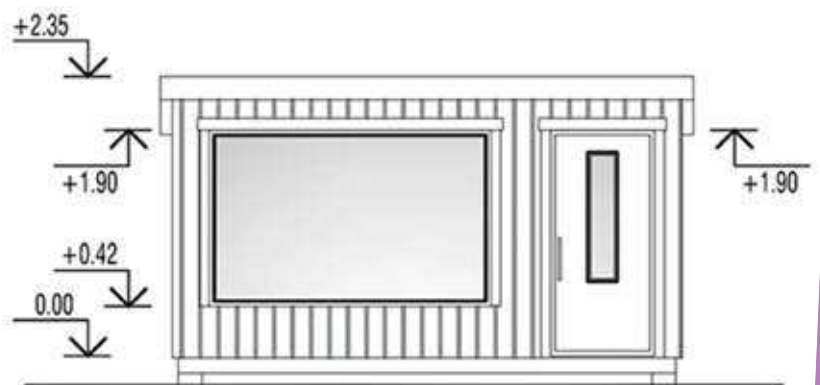

NEW
PRODUCT

MODULAR SAUNA KALLE "L"

440 x 225 cm

7,6 m²

220 cm

250 cm

180 mm

90 x 190 cm

230 x 148 cm -
tempered glass

DETAILS

ONLY FACTORY
ASSEMBLED & INSULATED