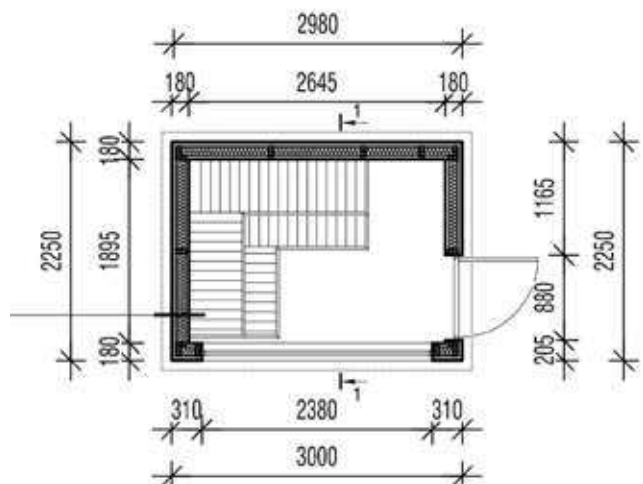

ONLY FACTORY
ASSEMBLED & INSULATED