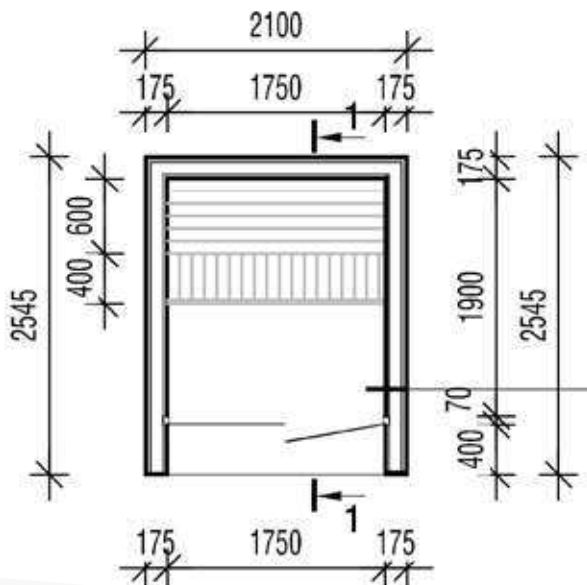

SAUNA „LUMI“ CUBE

210 x 255 cm

3,33 m²

200 cm

229 cm

196 x 80 cm

Front wall glass -
8mm tempered

DETAILS

ONLY FACTORY
ASSEMBLED & INSULATED